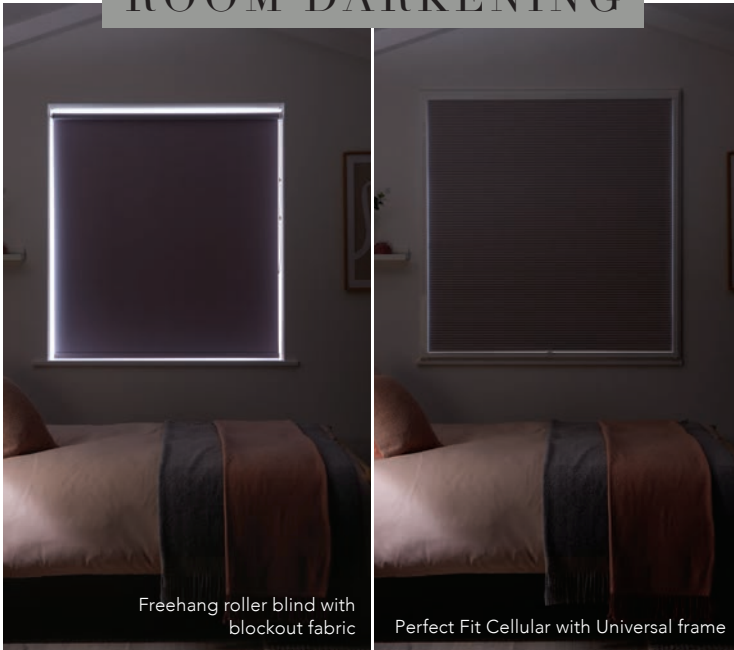

Cellular | Fresco Pale Grey

FITS WITHIN
THE FRAME

The unique Perfect Fit blind fits neatly onto the window and enhances your privacy because there are no gaps down the side of the blind.

Whether you select a contemporary design for the living room, a blackout fabric for the bedroom or a moisture resistant print for the bathroom, our blind collection in combination with the Perfect Fit system is the ultimate in style and safety.

Ranch Slider

Awning windows

Tilt & turn windows

Perfect Fit Cellular | Mirage Marine

SAFE & STYLISH

We all know that as children grow their curiosity does too which is why we make child safety a real priority. Perfect Fit blinds are a great choice because they don't require pull cords or chains and can now be motorised.

Perfect Fit Roller | Lily Mellow Sage

FIND YOUR PERFECT FIT

— FITS TO EVEN MORE WINDOWS & DOORS —

ROOM DARKENING

Freehang roller blind with
blockout fabric

Perfect Fit Cellular with Universal frame

PERFECT FIT® UNIVERSAL*... FOR INSIDE & OUTSIDE RECESS