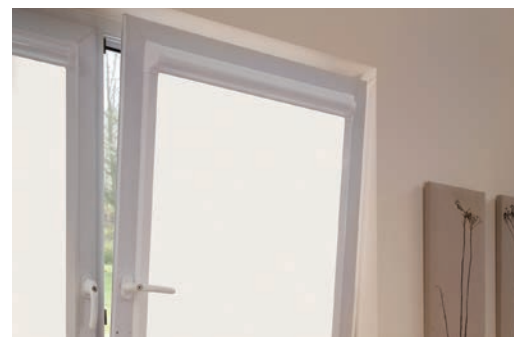

Ranch Slider

Awning windows

Tilt & turn windows

Perfect Fit Cellular | Mirage Marine

SAFE & STYLISH

We all know that as children grow their curiosity does too which is why we make child safety a real priority. Perfect Fit blinds are a great choice because they don't require pull cords or chains and can now be motorised.